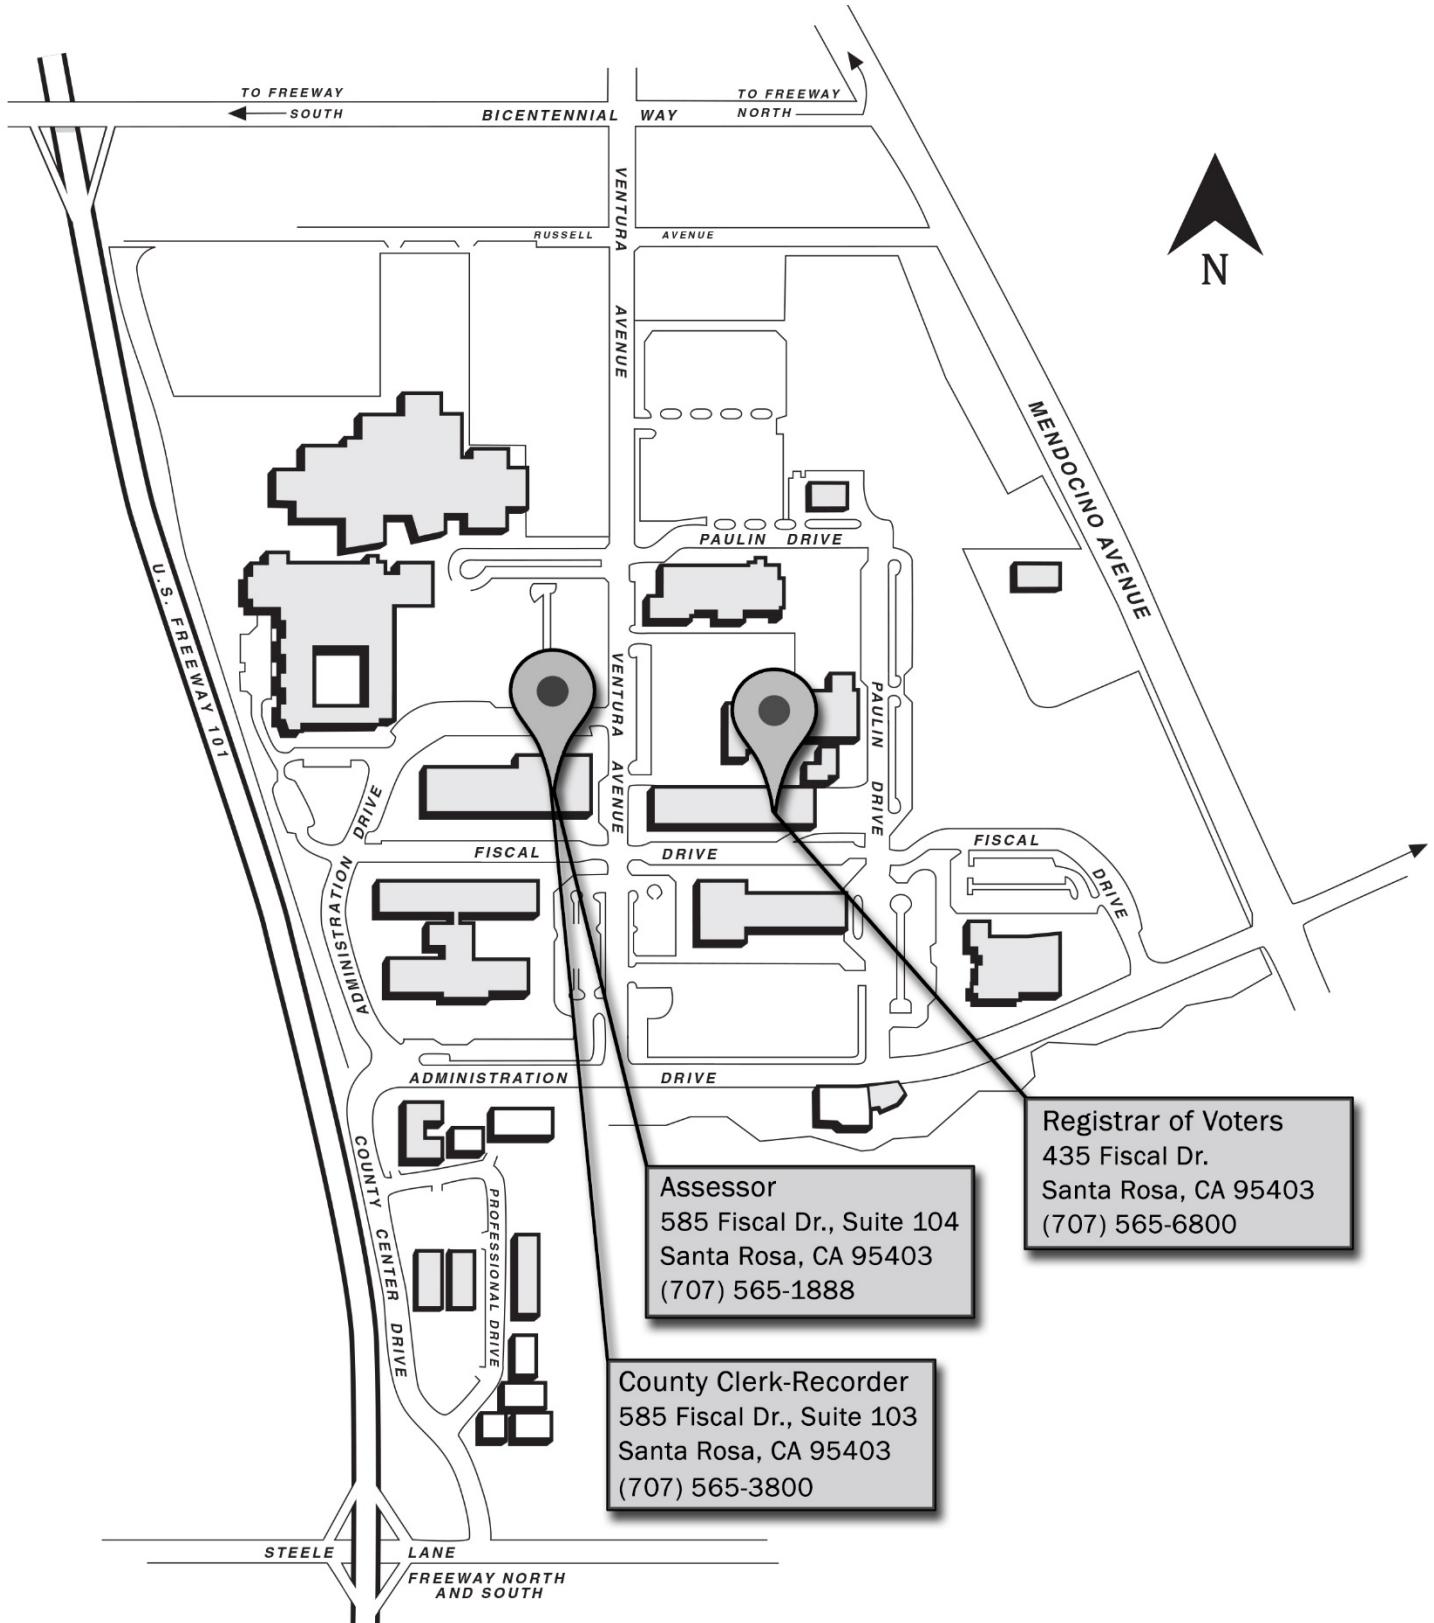

Sonoma County Clerk • Recorder • Assessor • Registrar of Voters